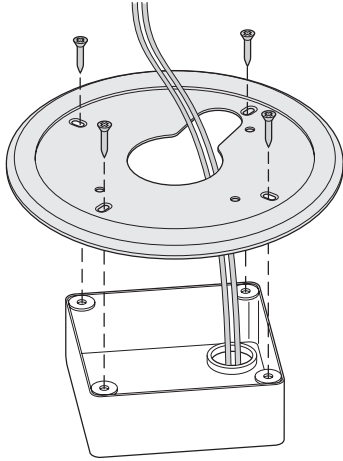

Mounts & Accessories for Discover Mini-Domes

White	Black	
ADCDMWALL	ADCBMWALL	Wall mount w/pendant cap
ADCDMCRNRO	ADCBMCRNRO	Outside corner adapter for use with ADCDMWALL or ADCBMWALL
ADCDMPEND	ADCBMPEND	Pendant cap, three-quarter inch thread
ADCDMCRNR	ADCBMCRNR	Corner mount
ADCDMPOLE	ADCBMPOLE	Pole mount for use with ADCDMWALL or ADCBMWALL
ADCDMELEC	ADCBMELEC	4S electrical box adapter
ADCDSLC (color independent)		Video service lead cable
ADCDDRONE	ADCBDRONE	Drone, no camera or lens capability

Wall Mount with Pendant Cap (ADCDMWALL)

Angled View

Side View

Front View

Pendant Cap with Three-Quarter Thread (ADCDMPEND)

Angled View

Side View

Flat View

4S Electrical Box Adapter (ADCDMELEC)

In Use

A. $\varnothing=0.59$ cm (0.23 in), A--A=12.20 cm (4.80 in)
 B. $\varnothing=0.36$ cm (0.14 in), B--B=9.60 cm (3.78 in)
 C. $\varnothing=0.53$ cm (0.21 in), C--C=8.42 cm (3.32 in)

Flat View

Pole Mount Adapter (ADCDMPOLE)

Angled View

Inside Corner Mount (ADCDMCRNR)

Angled View

Side View

Flat View

Outside Corner Mount (ADCDMCRNRO)