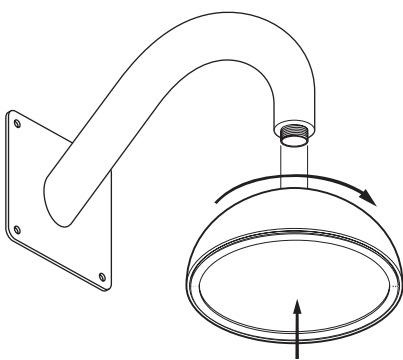

(1) Self certified

Discover Mini-Dome Mounts

The Discover series of Mini-Domes includes eight mounting options that work with the vandal resistant cameras. Choose from surface, flush, pendant, wall, wall-pole, wall-exterior corner, inside corner, or electrical box-mounts. With eight mounting options, there is a mount to fit any installation situation. All the mounts are quick and easy to install. Installing the surface mount is easy and requires just four screws. Flush mounts have two automatic swing-out tabs that clamp onto the installation surface. An optional pendant cap provides a three-quarter inch thread for pendant mount installation while maintaining an environmental seal. The same pendant cap is available in an attractive wall mount configuration. A pole strap adapter is also available for the wall mount arm. A corner bracket adapter is available for wall-pole and inside corner mounting applications such as when needed for mounting inside an elevator. All of the eight mounts are available in black and white finishes.

Mounts & Accessories for Discover Mini-Domes

White	Black	
ADCDMWALL	ADCBMWALL	Wall mount w/pendant cap
ADCDMCRNRO	ADCBMCRNRO	Outside corner adapter for use with ADCDMWALL or ADCBMWALL
ADCDMPEND	ADCBMPEND	Pendant cap, three-quarter inch thread
ADCDMCRNR	ADCBMCRNR	Corner mount
ADCDMPOLE	ADCBMPOLE	Pole mount for use with ADCDMWALL or ADCBMWALL
ADCDMELEC	ADCBMELEC	4S electrical box adapter
ADCDSLC (color independent)		Video service lead cable
ADCDDRONE	ADCBDRONE	Drone, no camera or lens capability

Wall Mount with Pendant Cap (ADCDMWALL)

Angled View

Side View

Front View

Pendant Cap with Three-Quarter Thread (ADCDMPEND)

Angled View

Side View

Flat View