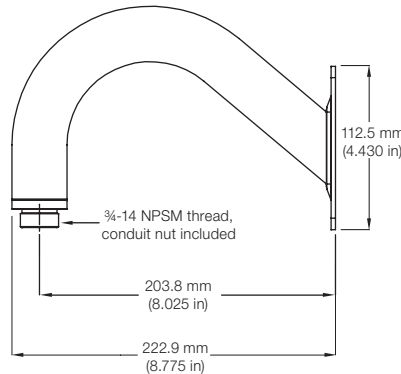

(1) Self certified

Discover Mini-Dome Mounts

The Discover series of Mini-Domes includes eight mounting options that work with the vandal resistant cameras. Choose from surface, flush, pendant, wall, wall-pole, wall-exterior corner, inside corner, or electrical box-mounts. With eight mounting options, there is a mount to fit any installation situation. All the mounts are quick and easy to install. Installing the surface mount is easy and requires just four screws. Flush mounts have two automatic swing-out tabs that clamp onto the installation surface. An optional pendant cap provides a three-quarter inch thread for pendant mount installation while maintaining an environmental seal. The same pendant cap is available in an attractive wall mount configuration. A pole strap adapter is also available for the wall mount arm. A corner bracket adapter is available for wall-pole and inside corner mounting applications such as when needed for mounting inside an elevator. All of the eight mounts are available in black and white finishes.

Mounts & Accessories for Discover Mini-Domes

White	Black	
ADCDMWALL	ADCBMWALL	Wall mount w/pendant cap
ADCDMCRNRO	ADCBMCRNRO	Outside corner adapter for use with ADCDMWALL or ADCBMWALL
ADCDMPEND	ADCBMPEND	Pendant cap, three-quarter inch thread
ADCDMCRNR	ADCBMCRNR	Corner mount
ADCDMPOLE	ADCBMPOLE	Pole mount for use with ADCDMWALL or ADCBMWALL
ADCDMELEC	ADCBMELEC	4S electrical box adapter
ADCDSLC (color independent)		Video service lead cable
ADCDDRONE	ADCBDRONE	Drone, no camera or lens capability

Wall Mount with Pendant Cap (ADCDMWALL)

Angled View

Side View

Front View

Pendant Cap with Three-Quarter Thread (ADCDMPEND)

Angled View

Side View

Flat View

4S Electrical Box Adapter (ADCDMELEC)

In Use

A. $\varnothing=0.59$ cm (0.23 in), A--A=12.20 cm (4.80 in)
 B. $\varnothing=0.36$ cm (0.14 in), B--B=9.60 cm (3.78 in)
 C. $\varnothing=0.53$ cm (0.21 in), C--C=8.42 cm (3.32 in)