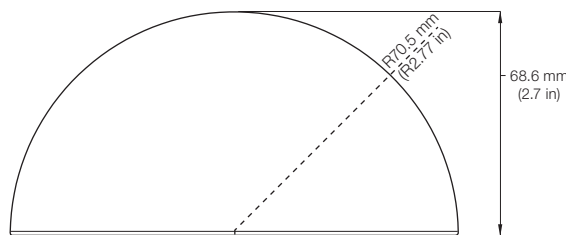

Wall Mount with Pendant Cap (ADCDMWALL)

Angled View

Side View

Front View

Pendant Cap with Three-Quarter Thread (ADCDMPEND)

Angled View

Side View

Flat View

4S Electrical Box Adapter (ADCDMELEC)

In Use

A. $\varnothing=0.59$ cm (0.23 in), A--A=12.20 cm (4.80 in)
 B. $\varnothing=0.36$ cm (0.14 in), B--B=9.60 cm (3.78 in)
 C. $\varnothing=0.53$ cm (0.21 in), C--C=8.42 cm (3.32 in)