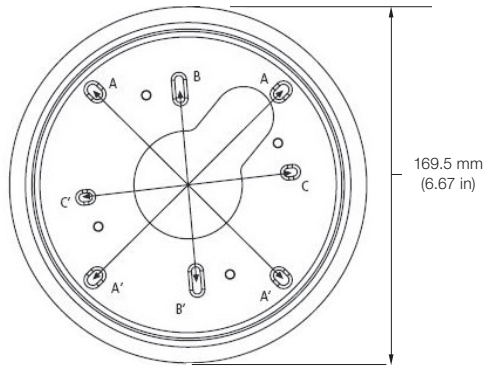

Wall Mount with Pendant Cap (ADCDMWALL)

Angled View

Side View

Front View

Pendant Cap with Three-Quarter Thread (ADCDMPEND)

Angled View

Side View

Flat View

4S Electrical Box Adapter (ADCDMELEC)

In Use

A. $\varnothing=0.59$ cm (0.23 in), A--A=12.20 cm (4.80 in)
 B. $\varnothing=0.36$ cm (0.14 in), B--B=9.60 cm (3.78 in)
 C. $\varnothing=0.53$ cm (0.21 in), C--C=8.42 cm (3.32 in)