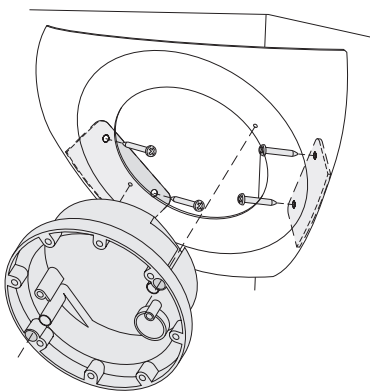

Wall Mount with Pendant Cap (ADCDMWALL)

Angled View

Side View

Front View

Pendant Cap with Three-Quarter Thread (ADCDMPEND)

Angled View

Side View

Flat View

4S Electrical Box Adapter (ADCDMELEC)

In Use

A. $\varnothing=0.59$ cm (0.23 in), A--A=12.20 cm (4.80 in)
 B. $\varnothing=0.36$ cm (0.14 in), B--B=9.60 cm (3.78 in)
 C. $\varnothing=0.53$ cm (0.21 in), C--C=8.42 cm (3.32 in)

Flat View

Pole Mount Adapter (ADCDMPOLE)

Angled View

Inside Corner Mount (ADCDMCRNR)

Angled View

Side View

Flat View

Outside Corner Mount (ADCDMCRNRO)