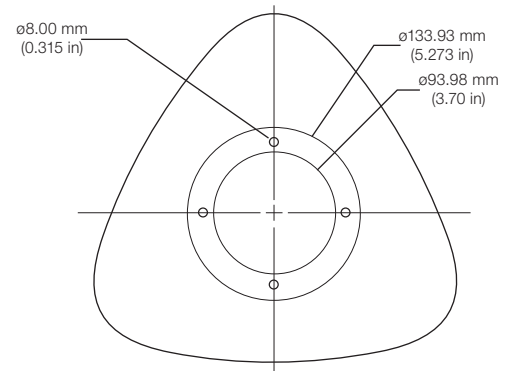

4S Electrical Box Adapter (ADCDMELEC)

In Use

A. $\varnothing=0.59$ cm (0.23 in), A--A=12.20 cm (4.80 in)
 B. $\varnothing=0.36$ cm (0.14 in), B--B=9.60 cm (3.78 in)
 C. $\varnothing=0.53$ cm (0.21 in), C--C=8.42 cm (3.32 in)

Flat View

Pole Mount Adapter (ADCDMPOLE)

Angled View

Inside Corner Mount (ADCDMCRNR)

Angled View

Side View

Flat View

Outside Corner Mount (ADCDMCRNRO)

Angled View

Side View

Flat View

	Wide Dynamic Range	High Resolution	Standard Resolution
General			
Imager	Pixim orca sensor	1/3-inch CCD	1/3-inch CCD
Video Output	1.0 Vp-p/75-ohm, BNC	1.0 Vp-p/75-ohm, BNC	1.0 Vp-p/75-ohm, BNC
Horizontal Resolution	504+ TV lines	540 TV lines	330 TV lines
Active Pixel Count (H x V)	Universal: 720 x 540	NTSC: 768 x 494 (PAL: 752 x 582)	NTSC: 510 x 492 (PAL: 500 x 582)
Minimum Scene Illumination	0.95 lux @ F1.2	0.65 lux @ F1.2	0.7 lux @ F1.2
Digital Slow Shutter (DSS)	2x (default) – 32x	N/A	N/A
Wide Dynamic Range	120 dB/17-bit	N/A	N/A
Sync System	Line-lock, phase-adjustable or internal	Line-lock, adjustable or internal	Internal
S/N Ratio	>42 dB	50 dB	48 dB
White Balance	Automatic white balance (AWB), One-touch & manual	AWB	AWB
AWB Ranges—Normal (Extended)	2200 – 7500 K (2000 K-11000 K)	2700 – 11000 K (2000 – 18000 K)	2700 – 11000 K (N/A)
WDR Metering Zone	One zone adjustable	N/A	N/A
Backlight Compensation	N/A	Center weighted on/off	N/A
Flickerless Mode	Selectable on/off	Selectable on/off	N/A
Night-Saver	Selectable on/off	Selectable on/off	N/A
DVR-Saver Mode	Selectable on/off	N/A	N/A
Digital Zoom	Scalable, up to 2x	N/A	N/A
Power Consumption	3 watts	2.8 watts	1.7 watts
Weight	0.9 kg (1.9 lbs)	1.0 kg (2.2 lbs)	0.9 kg (1.9 lbs)