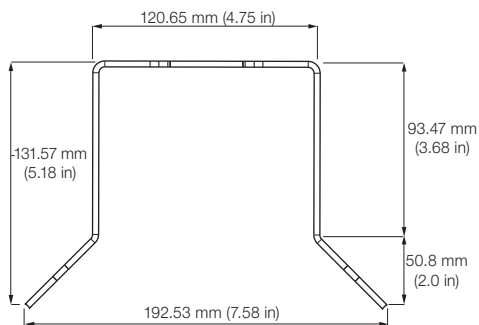

4S Electrical Box Adapter (ADCDMELEC)

In Use

A. $\varnothing=0.59$ cm (0.23 in), A--A=12.20 cm (4.80 in)
 B. $\varnothing=0.36$ cm (0.14 in), B--B=9.60 cm (3.78 in)
 C. $\varnothing=0.53$ cm (0.21 in), C--C=8.42 cm (3.32 in)

Flat View

Pole Mount Adapter (ADCDMPOLE)

Angled View

Inside Corner Mount (ADCDMCRNR)

Angled View

Side View

Flat View

Outside Corner Mount (ADCDMCRNRO)

Angled View

Side View

Flat View

	Wide Dynamic Range	High Resolution	Standard Resolution
General			
Imager	Pixim orca sensor	1/3-inch CCD	1/3-inch CCD
Video Output	1.0 Vp-p/75-ohm, BNC	1.0 Vp-p/75-ohm, BNC	1.0 Vp-p/75-ohm, BNC
Horizontal Resolution	504+ TV lines	540 TV lines	330 TV lines
Active Pixel Count (H x V)	Universal: 720 x 540	NTSC: 768 x 494 (PAL: 752 x 582)	NTSC: 510 x 492 (PAL: 500 x 582)
Minimum Scene Illumination	0.95 lux @ F1.2	0.65 lux @ F1.2	0.7 lux @ F1.2
Digital Slow Shutter (DSS)	2x (default) – 32x	N/A	N/A
Wide Dynamic Range	120 dB/17-bit	N/A	N/A
Sync System	Line-lock, phase-adjustable or internal	Line-lock, adjustable or internal	Internal
S/N Ratio	>42 dB	50 dB	48 dB
White Balance	Automatic white balance (AWB), One-touch & manual	AWB	AWB
AWB Ranges—Normal (Extended)	2200 – 7500 K (2000 K-11000 K)	2700 – 11000 K (2000 – 18000 K)	2700 – 11000 K (N/A)
WDR Metering Zone	One zone adjustable	N/A	N/A
Backlight Compensation	N/A	Center weighted on/off	N/A
Flickerless Mode	Selectable on/off	Selectable on/off	N/A
Night-Saver	Selectable on/off	Selectable on/off	N/A
DVR-Saver Mode	Selectable on/off	N/A	N/A
Digital Zoom	Scalable, up to 2x	N/A	N/A
Power Consumption	3 watts	2.8 watts	1.7 watts
Weight	0.9 kg (1.9 lbs)	1.0 kg (2.2 lbs)	0.9 kg (1.9 lbs)