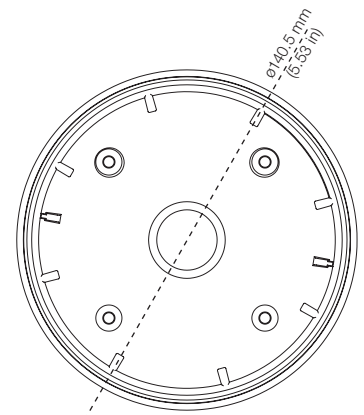

Mounts & Accessories for Discover Mini-Domes

White	Black	
ADCDMWALL	ADCBMWALL	Wall mount w/pendant cap
ADCDMCRNRO	ADCBMCRNRO	Outside corner adapter for use with ADCDMWALL or ADCBMWALL
ADCDMPEND	ADCBMPEND	Pendant cap, three-quarter inch thread
ADCDMCRNR	ADCBMCRNR	Corner mount
ADCDMPOLE	ADCBMPOLE	Pole mount for use with ADCDMWALL or ADCBMWALL
ADCDMELEC	ADCBMELEC	4S electrical box adapter
ADCDSLC (color independent)		Video service lead cable
ADCDDRONE	ADCBDRONE	Drone, no camera or lens capability

Wall Mount with Pendant Cap (ADCDMWALL)

Angled View

Side View

Front View

Pendant Cap with Three-Quarter Thread (ADCDMPEND)

Angled View

Side View

Flat View

4S Electrical Box Adapter (ADCDMELEC)

In Use

A. $\varnothing=0.59$ cm (0.23 in), A--A=12.20 cm (4.80 in)
 B. $\varnothing=0.36$ cm (0.14 in), B--B=9.60 cm (3.78 in)
 C. $\varnothing=0.53$ cm (0.21 in), C--C=8.42 cm (3.32 in)