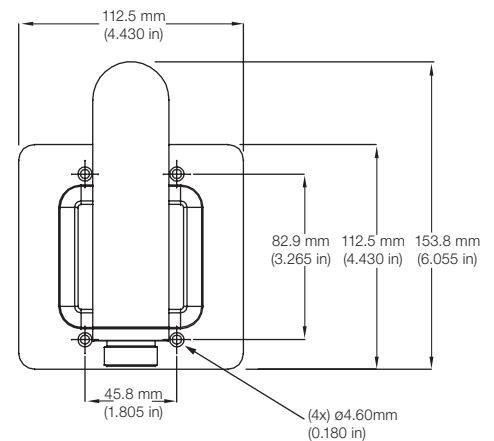

Wall Mount with Pendant Cap (ADCDMWALL)

Angled View

Side View

Front View

Pendant Cap with Three-Quarter Thread (ADCDMPEND)

Angled View

Side View

Flat View

4S Electrical Box Adapter (ADCDMELEC)

In Use

A. $\varnothing=0.59$ cm (0.23 in), A--A=12.20 cm (4.80 in)
 B. $\varnothing=0.36$ cm (0.14 in), B--B=9.60 cm (3.78 in)
 C. $\varnothing=0.53$ cm (0.21 in), C--C=8.42 cm (3.32 in)

Common to all Discover Mini-Domes

Physical, Electrical, Environmental & Regulatory		Lenses	
Dimensions (H x W)	92 x 136 mm (3.6 x 5.4 in)	2.5 – 6 mm auto iris lens	
Housing Color	White or Black	F-Stop	F1.3 ~ 360
Environmental Rating	IP66 ¹ , NEMA4 ¹	Field of View (H x V)	108.2° x 80.4° (wide) & 47.6° x 35.6° (tele)
Bubble Diameter	94 mm (3.7 in)	3.8 – 9.5 mm auto iris lens	
Bubble Thickness	2.5 mm (0.1 in)	F-Stop	F1.2 ~ 360
Bubble F-Stop	F1.0 (tinted); F0 (clear)	Field of View (H x V)	74.2° x 54.0° (wide) & 30.0° x 22.4° (tele)
Pan & Effective Tilt (at 17 in) Range ²	360° & 180° (+/-90°)	9 – 22 mm auto iris lens	
Power Input ³	12 VDC -10% +20% 24 VAC +/-20%, 50/60 Hz	F-Stop	F1.8 ~ 360
Power Connection	Flying lead or plug	Field of View (H x V)	30.7° x 22.7° (wide) & 14.1° x 10.6° (tele)
Operating Temperature	-30° to 50°C (-22° to 122°F)		
Humidity	90% (noncondensing)		
Storage Temperature	-20° to 60°C (-4° to 140°F)		
Emissions	FCC part 15 Class B CE: EN55022 ICES-003		
Immunity	CE: EN50130-4		
Safety	UL/cUL;CSA C22.2		