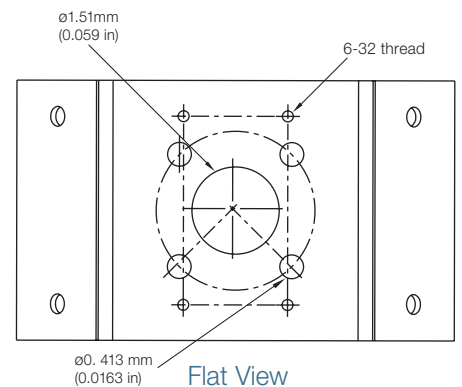

4S Electrical Box Adapter (ADCDMELEC)

In Use

A. $\varnothing=0.59$ cm (0.23 in), A--A=12.20 cm (4.80 in)
 B. $\varnothing=0.36$ cm (0.14 in), B--B=9.60 cm (3.78 in)
 C. $\varnothing=0.53$ cm (0.21 in), C--C=8.42 cm (3.32 in)

Flat View

Pole Mount Adapter (ADCDMPOLE)

Angled View

Inside Corner Mount (ADCDMCRNR)

Angled View

Side View

Flat View

Outside Corner Mount (ADCDMCRNRO)

Angled View

Side View

Flat View

	Wide Dynamic Range	High Resolution	Standard Resolution
General			
Imager	Pixim orca sensor	1/3-inch CCD	1/3-inch CCD
Video Output	1.0 Vp-p/75-ohm, BNC	1.0 Vp-p/75-ohm, BNC	1.0 Vp-p/75-ohm, BNC
Horizontal Resolution	504+ TV lines	540 TV lines	330 TV lines
Active Pixel Count (H x V)	Universal: 720 x 540	NTSC: 768 x 494 (PAL: 752 x 582)	NTSC: 510 x 492 (PAL: 500 x 582)
Minimum Scene Illumination	0.95 lux @ F1.2	0.65 lux @ F1.2	0.7 lux @ F1.2
Digital Slow Shutter (DSS)	2x (default) – 32x	N/A	N/A
Wide Dynamic Range	120 dB/17-bit	N/A	N/A
Sync System	Line-lock, phase-adjustable or internal	Line-lock, adjustable or internal	Internal
S/N Ratio	>42 dB	50 dB	48 dB
White Balance	Automatic white balance (AWB), One-touch & manual	AWB	AWB
AWB Ranges—Normal (Extended)	2200 – 7500 K (2000 K-11000 K)	2700 – 11000 K (2000 – 18000 K)	2700 – 11000 K (N/A)
WDR Metering Zone	One zone adjustable	N/A	N/A
Backlight Compensation	N/A	Center weighted on/off	N/A
Flickerless Mode	Selectable on/off	Selectable on/off	N/A
Night-Saver	Selectable on/off	Selectable on/off	N/A
DVR-Saver Mode	Selectable on/off	N/A	N/A
Digital Zoom	Scalable, up to 2x	N/A	N/A
Power Consumption	3 watts	2.8 watts	1.7 watts
Weight	0.9 kg (1.9 lbs)	1.0 kg (2.2 lbs)	0.9 kg (1.9 lbs)