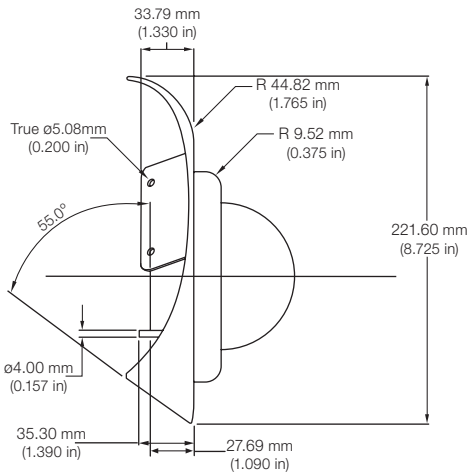

4S Electrical Box Adapter (ADCDMELEC)

In Use

A. $\varnothing=0.59$ cm (0.23 in), A--A=12.20 cm (4.80 in)
 B. $\varnothing=0.36$ cm (0.14 in), B--B=9.60 cm (3.78 in)
 C. $\varnothing=0.53$ cm (0.21 in), C--C=8.42 cm (3.32 in)

Flat View

Pole Mount Adapter (ADCDMPOLE)

Angled View

Inside Corner Mount (ADCDMCRNR)

Angled View

Side View

Flat View

Outside Corner Mount (ADCDMCRNRO)

Angled View

Side View

Flat View

	Wide Dynamic Range	High Resolution	Standard Resolution
General			
Imager	Pixim orca sensor	1/3-inch CCD	1/3-inch CCD
Video Output	1.0 Vp-p/75-ohm, BNC	1.0 Vp-p/75-ohm, BNC	1.0 Vp-p/75-ohm, BNC
Horizontal Resolution	504+ TV lines	540 TV lines	330 TV lines
Active Pixel Count (H x V)	Universal: 720 x 540	NTSC: 768 x 494 (PAL: 752 x 582)	NTSC: 510 x 492 (PAL: 500 x 582)
Minimum Scene Illumination	0.95 lux @ F1.2	0.65 lux @ F1.2	0.7 lux @ F1.2
Digital Slow Shutter (DSS)	2x (default) – 32x	N/A	N/A
Wide Dynamic Range	120 dB/17-bit	N/A	N/A
Sync System	Line-lock, phase-adjustable or internal	Line-lock, adjustable or internal	Internal
S/N Ratio	>42 dB	50 dB	48 dB
White Balance	Automatic white balance (AWB), One-touch & manual	AWB	AWB
AWB Ranges—Normal (Extended)	2200 – 7500 K (2000 K-11000 K)	2700 – 11000 K (2000 – 18000 K)	2700 – 11000 K (N/A)
WDR Metering Zone	One zone adjustable	N/A	N/A
Backlight Compensation	N/A	Center weighted on/off	N/A
Flickerless Mode	Selectable on/off	Selectable on/off	N/A
Night-Saver	Selectable on/off	Selectable on/off	N/A
DVR-Saver Mode	Selectable on/off	N/A	N/A
Digital Zoom	Scalable, up to 2x	N/A	N/A
Power Consumption	3 watts	2.8 watts	1.7 watts
Weight	0.9 kg (1.9 lbs)	1.0 kg (2.2 lbs)	0.9 kg (1.9 lbs)